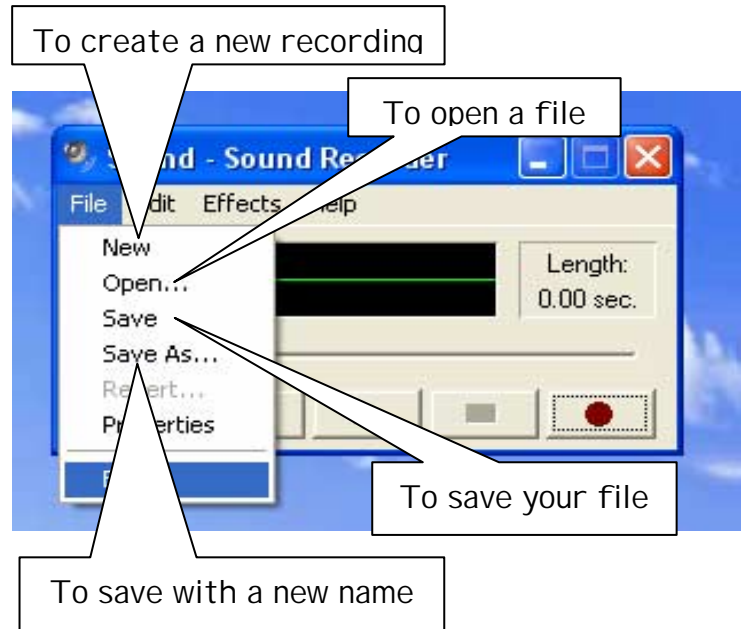

Windows Sound Recorder

To delete mistakes at the beginning or end