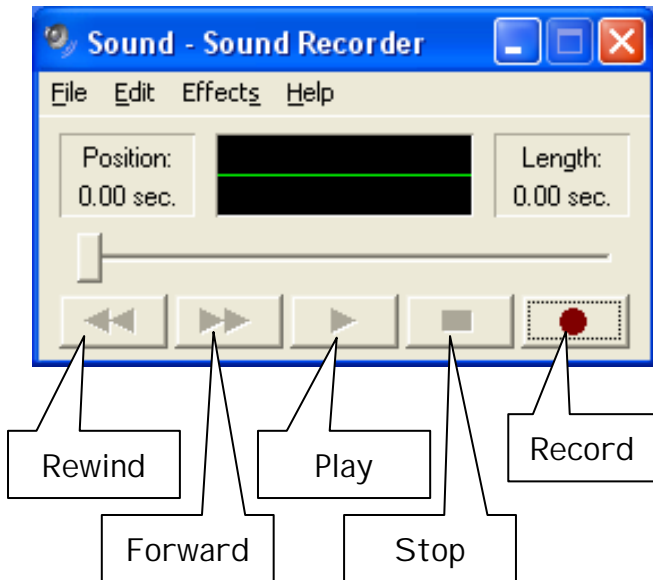

Windows Sound Recorder

To delete mistakes at the beginning or end