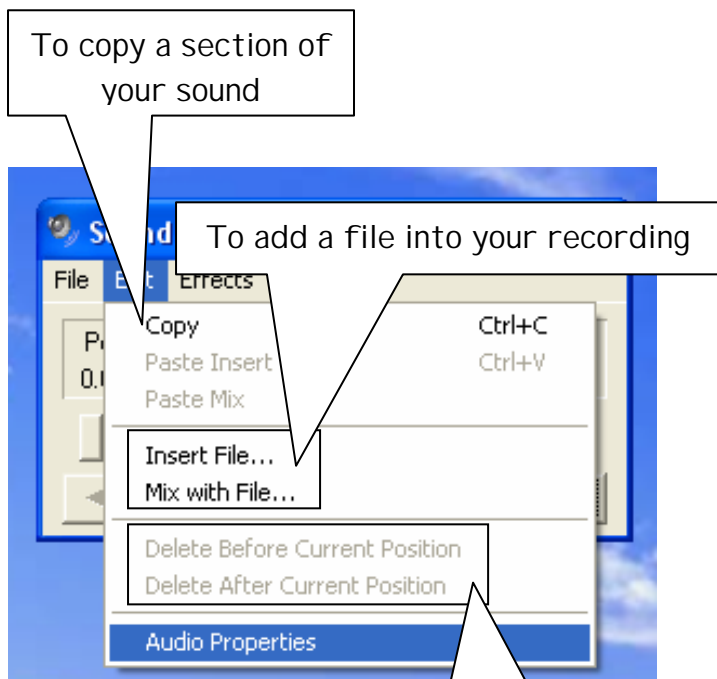

Windows Sound Recorder

To delete mistakes at the beginning or end